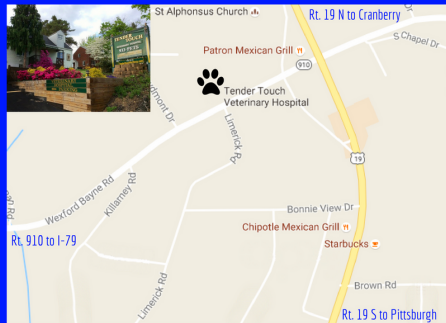

Not valid with any other offers. One certificate per client. New clients only.

Present this  
coupon for  
10% off  
your exotic  
pet's first  
exam!

From I-79: Take Exit 73 for Wexford. Follow Rt. 910 E for 1.8 miles; our hospital is on the left.

From Rt. 19/Perry Hwy: Take exit for Rt. 910 W; our hospital is on the right just past ESB Bank.

151 Wexford-Bayne Rd. (Rt. 910) Wexford, PA 15090

Appt. Date: \_\_\_\_\_ Time: \_\_\_\_\_